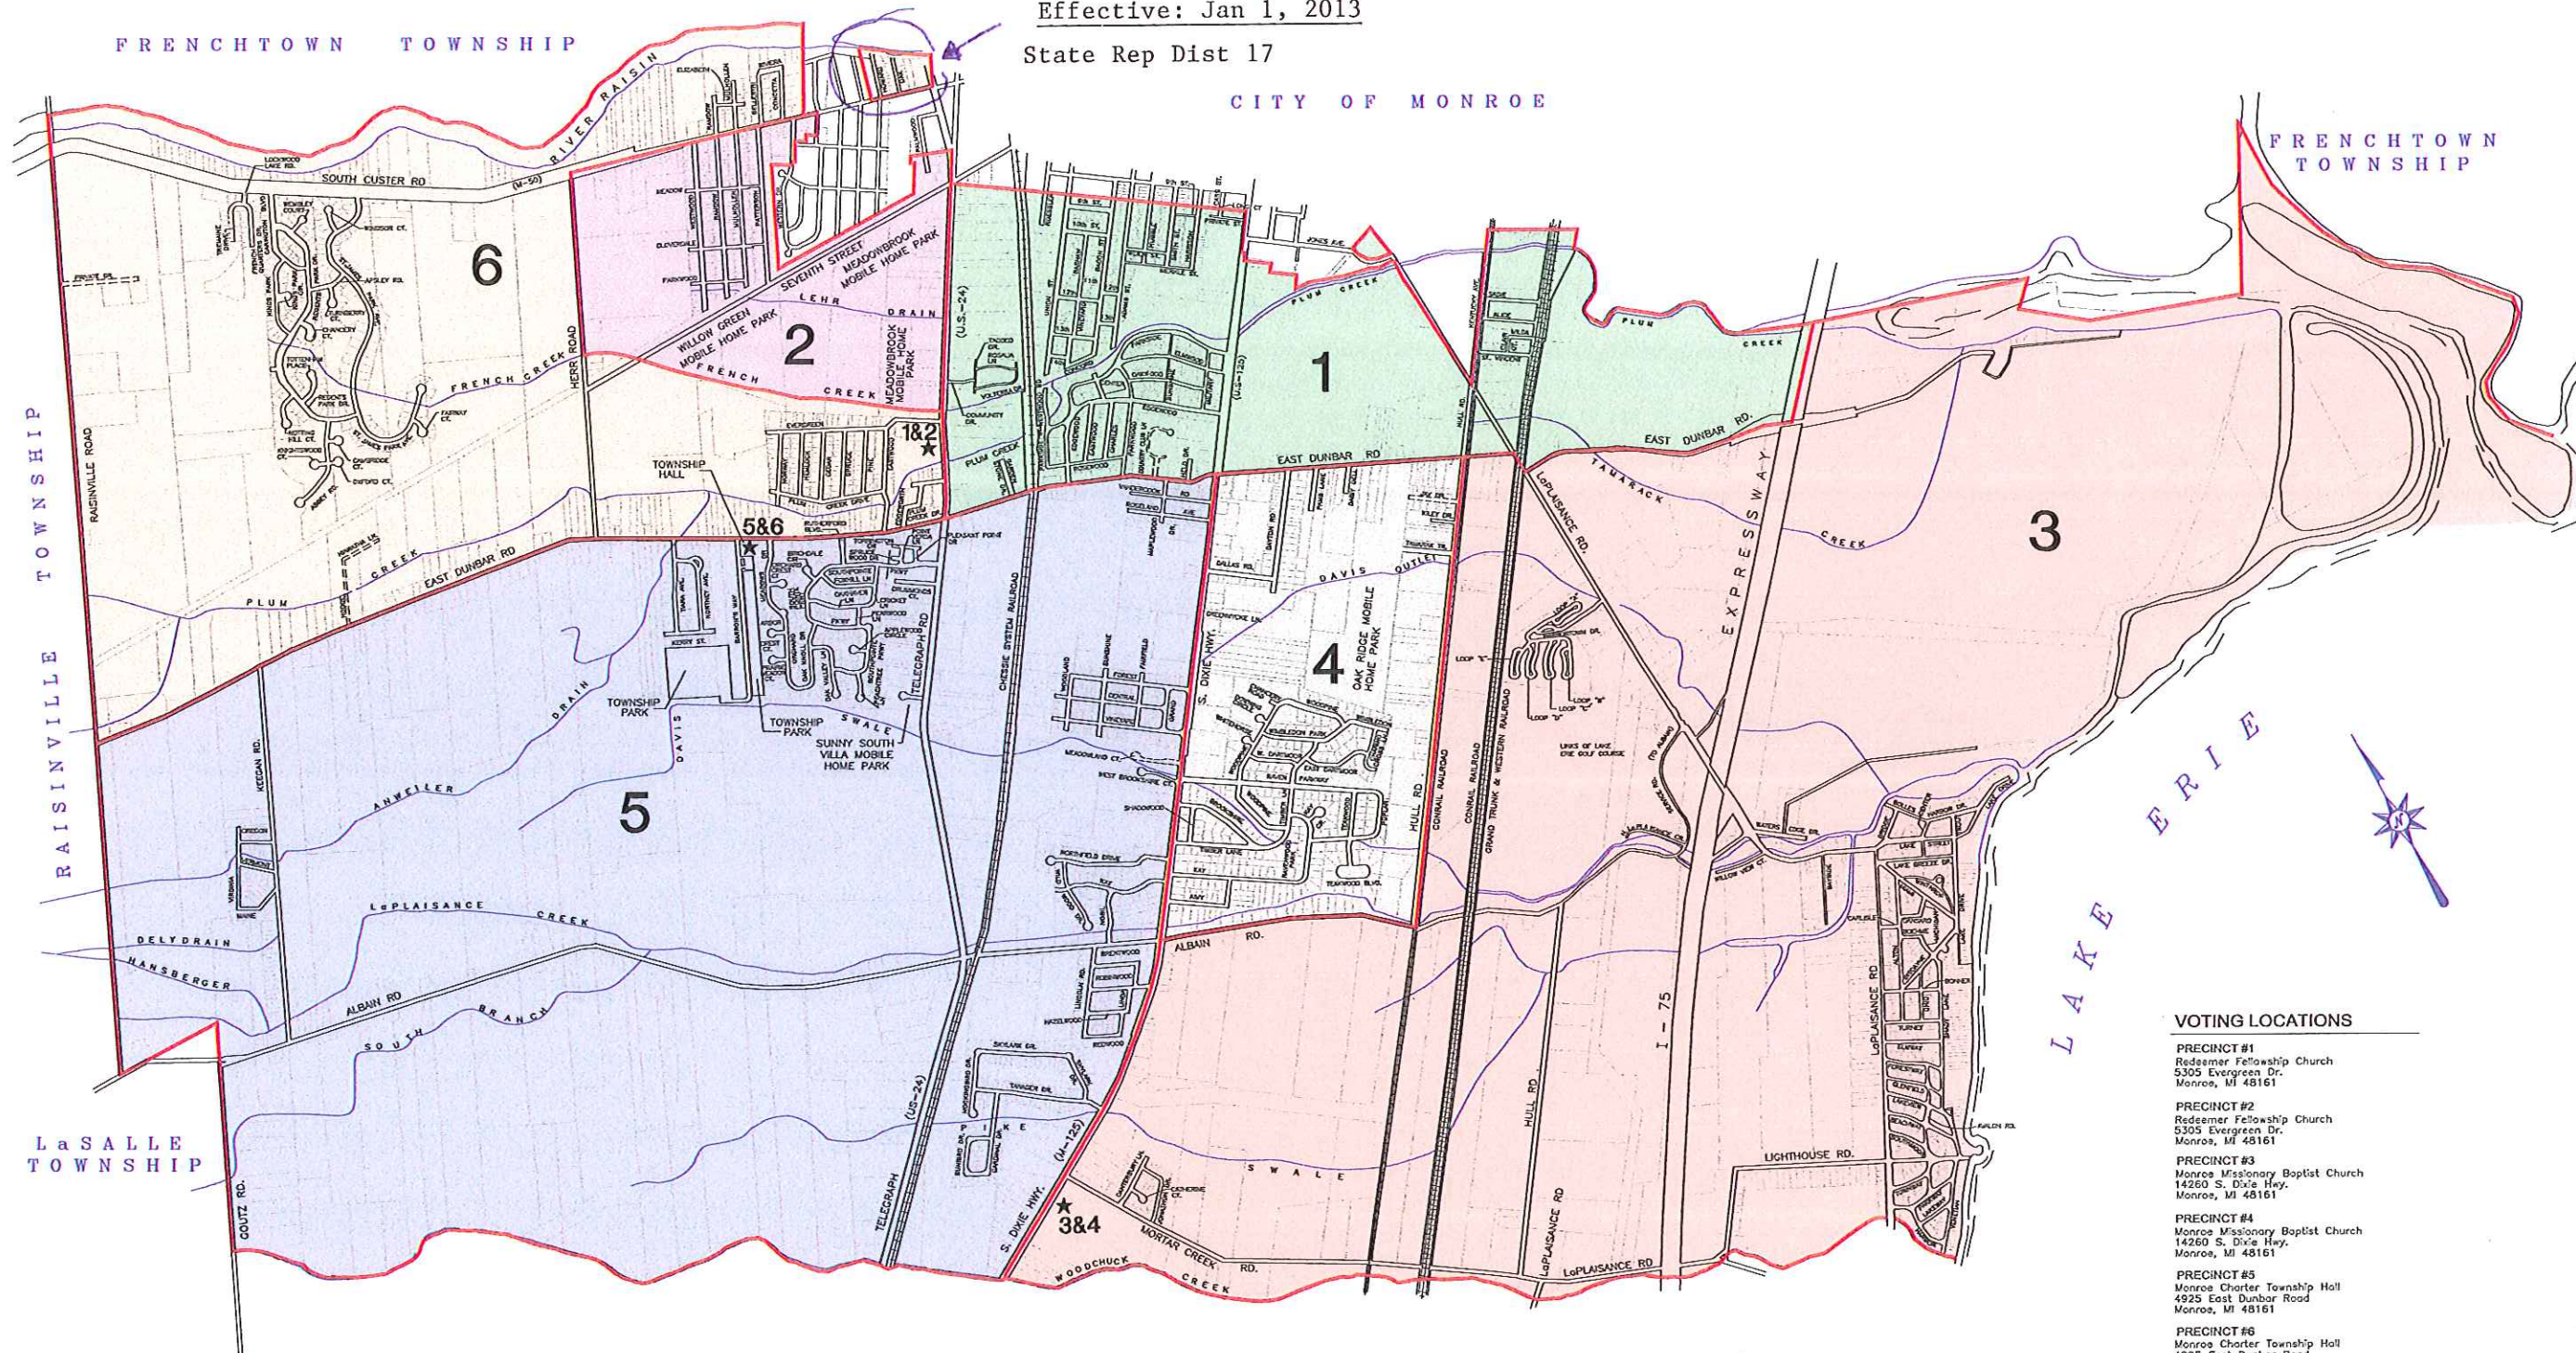

Effective: Jan 1, 2013

State Rep Dist 17

VOTING LOCATIONS

PRECINCT #1	Redeemer Fellowship Church 5305 Evergreen Dr. Monroe, MI 48161
PRECINCT #2	Redeemer Fellowship Church 5305 Evergreen Dr. Monroe, MI 48161
PRECINCT #3	Monroe Missionary Baptist Church 14260 S. Dixie Hwy. Monroe, MI 48161
PRECINCT #4	Monroe Missionary Baptist Church 14260 S. Dixie Hwy. Monroe, MI 48161
PRECINCT #5	Monroe Charter Township Hall 4925 East Dunbar Road Monroe, MI 48161
PRECINCT #6	Monroe Charter Township Hall 4925 East Dunbar Road Monroe, MI 48161

LEGEND

	PRECINCT BOUNDARIES
4	PRECINCT NUMBER
4★	VOTING LOCATION

Effective: Jan 1, 2013

County Commissioner Dist 6
PCT 1,2,3 & 6
County Commissioner Dist 7
PCT 4 & 5

MONROE CHARTER TOWNSHIP

PRECINCT MAP

DBA Dietrich, Bailey and Associates, P.C.
107 South Main Street
Plymouth, MI 48170
Tel 734 455 3111
Fax 734 455 3127

Civil Engineering
Landscape Architecture
Municipal Engineering
Land Planning

ADOPTED BY THE MONROE CHARTER TOWNSHIP ELECTION COMMISSION NOVEMBER 14, 2003
POLLING LOCATIONS ADOPTED BY MONROE CHARTER TOWNSHIP BOARD FEBRUARY 20, 2007